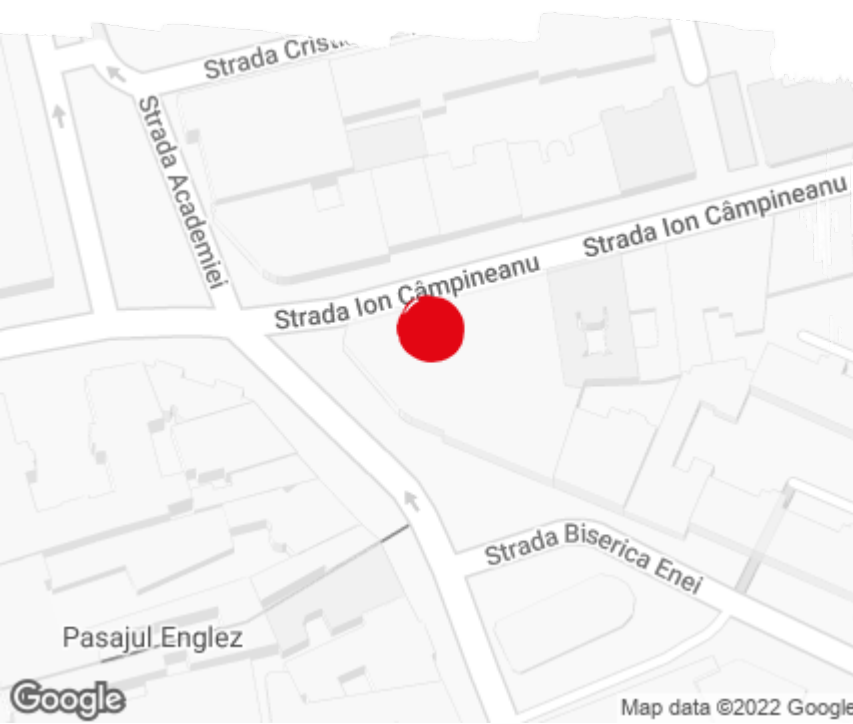

Office to let

Union International Center

Bucharest, Sector 1, 11 Ion Campeanu st.

Building information

Building status	Existing
Year of reconstruction	1997
Parking ratio	To be agreed
Total building area	7 688 sq m

Commercial terms

Office space*	after login *
Service charge*	after login *
Minimum lease term	after login *
Availability	after login *

* Asking terms for m²/month

Location

Available space

42 sq m

Available office space

62 sq m

Minimum office space